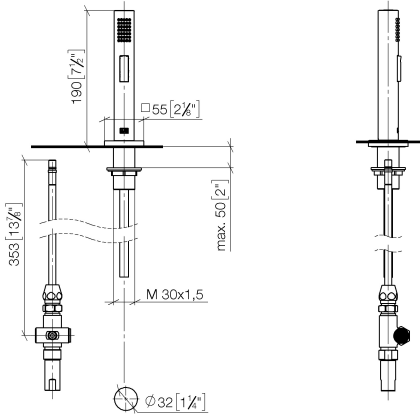

Rinsing spray set - Chrome

LOT

27 722 970

- with angular rosette
- spray flow
- automatic spout/shower diverter
- height of mixer 189 mm
- hole diameter rinsing spray 32mm
- fabric braided hose 1500 mm
- sprayface with anti-scaling system
- lead-free

Can only be combined with 32800680, 32843680.

Intrinsic protection against back flow.

	Chrome	27 722 970-00
	Brushed Platinum	27 722 970-06
	Platinum	27 722 970-08
	Durabross (23kt Gold)	27 722 970-09
	Dark Chrome	27 722 970-19
	Brushed Durabross (23kt Gold)	27 722 970-28
	Brushed Champagne (22kt Gold)	27 722 970-46
	Champagne (22kt Gold)	27 722 970-47
	Brushed Chrome	27 722 970-93
	Brushed Dark Platinum	27 722 970-99

27 722 970

mm [inches]

Flow rate chart

Certificates

Belgaqua_21-027- 27_3. IAPMO_N-4976 (2). LGA_29572. IAPMO_6397. LGA_38645.

Rinsing spray set - Chrome

LOT

27 722 970

Parts for other finishes can be found here: Brushed Platinum

Spare parts list

No.	Item Number	Name	Quantity used	Delivery time
1	04 24 02 046 01-07	pipe	1	10
2	90 23 30 040 00-00	threaded connector	1	10
3	90 24 03 168 00 90	nipple	1	2
4	90 14 20 002 00 90	seal	1	2
5	90 17 09 046 10 90	diverter	1	2
6	09 24 04 112 10 90	nipple	1	2
7	90 14 10 033 00 90	seal	1	2
8	90 21 10 031 10 90	diverter	1	2
9	04 21 02 006 00 92	cap	1	2
10	09 23 01 039 90	sieve	2	2
11	90 24 03 241 00 90	nipple	1	2
12	90 14 20 019 00 90	seal	1	2
13	04 23 10 032 46 90	fixing set	1	2
14	09 30 01 090-07	sleeve	1	30
16	90 18 40 085 00 90	sleeve	1	2
17	90 30 02 062 00-00	hose	1	2
18	04 12 11 158 00-00	shower	1	10