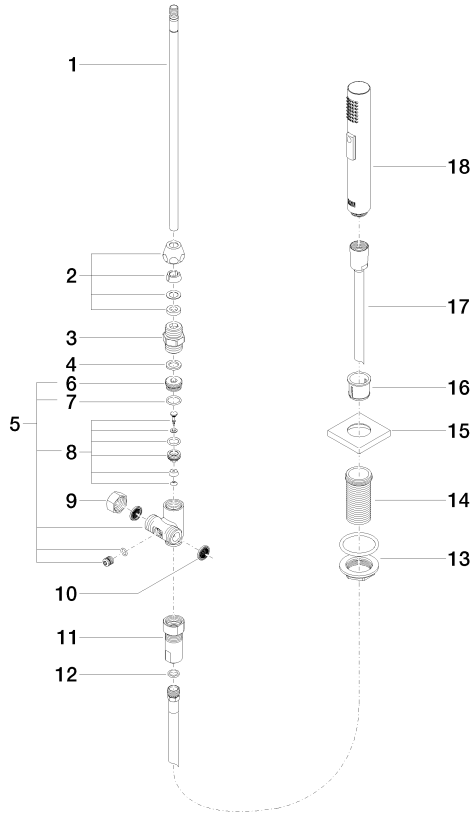

Rinsing spray set - Chrome

LOT

27 722 970

- with angular rosette
- spray flow
- automatic spout/shower diverter
- height of mixer 189 mm
- hole diameter rinsing spray 32mm
- fabric braided hose 1500 mm
- sprayface with anti-scaling system
- lead-free

Can only be combined with 32800680, 32843680.

Intrinsic protection against back flow.

	Chrome	27 722 970-00
	Brushed Platinum	27 722 970-06
	Platinum	27 722 970-08
	Durabross (23kt Gold)	27 722 970-09
	Dark Chrome	27 722 970-19
	Brushed Durabross (23kt Gold)	27 722 970-28
	Brushed Champagne (22kt Gold)	27 722 970-46
	Champagne (22kt Gold)	27 722 970-47
	Brushed Chrome	27 722 970-93
	Brushed Dark Platinum	27 722 970-99

27 722 970

mm [inches]

Flow rate chart

Certificates

Belgaqua_21-027- 27_3. IAPMO_N-4976 (2). LGA_29572. IAPMO_6397. LGA_38645.

Rinsing spray set - Chrome

LOT

27 722 970

Parts for other finishes can be found here: Brushed Platinum

Spare parts list

No.	Item Number	Name	Quantity used	Delivery time
1	04 24 02 046 01-07	pipe	1	10
2	90 23 30 040 00-00	threaded connector	1	10
3	90 24 03 168 00 90	nipple	1	2
4	90 14 20 002 00 90	seal	1	2
5	90 17 09 046 10 90	diverter	1	2
6	09 24 04 112 10 90	nipple	1	2
7	90 14 10 033 00 90	seal	1	2
8	90 21 10 031 10 90	diverter	1	2
9	04 21 02 006 00 92	cap	1	2
10	09 23 01 039 90	sieve	2	2
11	90 24 03 241 00 90	nipple	1	2
12	90 14 20 019 00 90	seal	1	2
13	04 23 10 032 46 90	fixing set	1	2
14	09 30 01 090-07	sleeve	1	30
16	90 18 40 085 00 90	sleeve	1	2
17	90 30 02 062 00-00	hose	1	2
18	04 12 11 158 00-00	shower	1	10